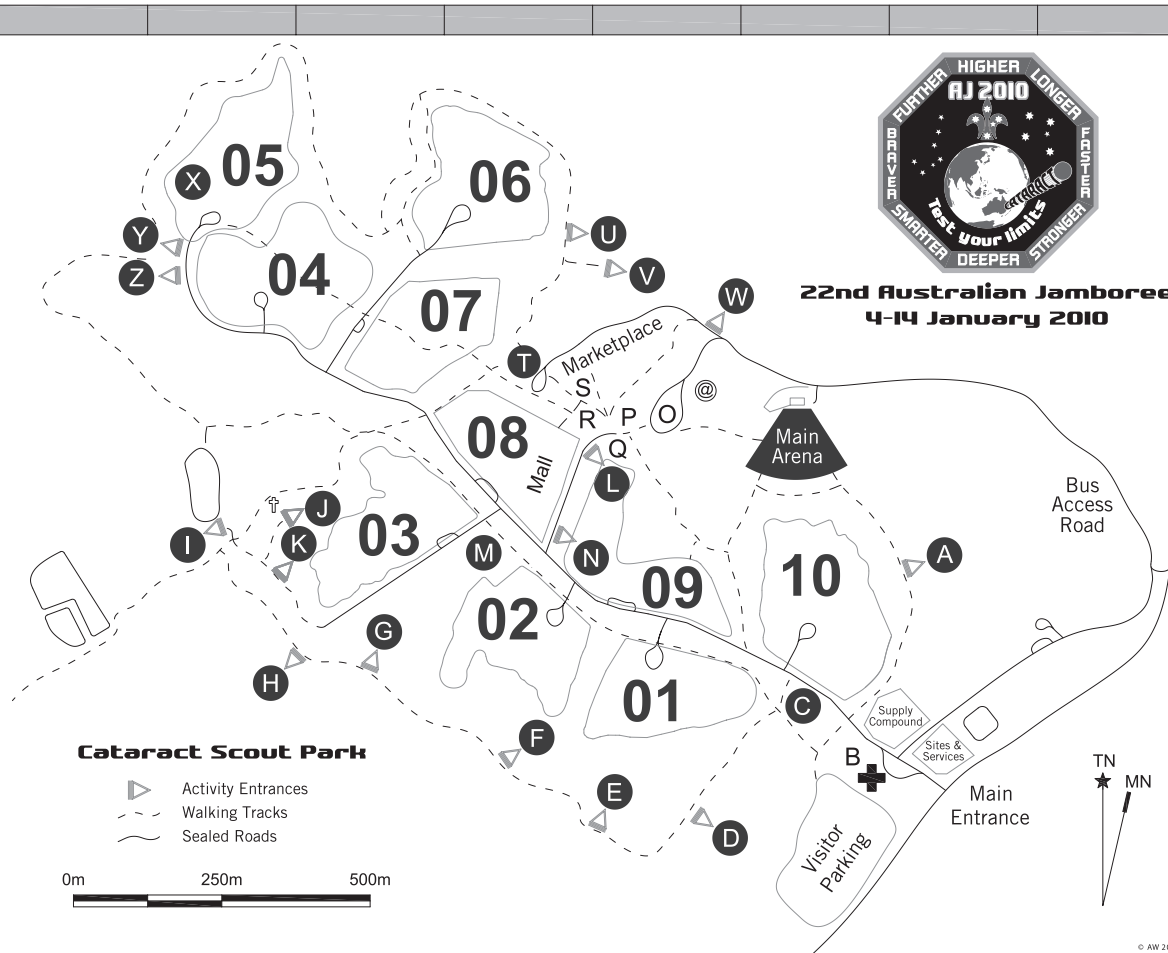

SITE MAP

Legend

- A Laser Skirmish
- B Hospital
- C Amateur Radio Base
- D Brownsea Island
- E BMX
- F Low Ropes
- G Alpine Rescue
- H High Ropes
- I Abseiling + Rock Climbing +
Bike Bungle + Flying Fox
- J Giant Swing
- K Caving
- L Skills Village
- M Mini Arena
- N Cirque du Scout
- O Bus Terminal
- P Police
- Q Fire Station
- R JNN Media Centre
- S Activities HQ + Geocaching
- T Australiana Village
- U Water Slide 1
- V Water Slide 2
- W Endurance Muster
- X Endurance Exit
- Y Skateboarding
- Z Challenge Valley
- @ Helipad

**22nd Australian Jamboree
4-14 January 2010**

Sub Camps

- 01 Andromeda (Light Blue)
- 02 Gemini (Turquoise)
- 03 Orion (Gold)
- 04 Taurus (Red)
- 05 Aries (Maroon)
- 06 Leo (Orange)
- 07 Pegasus (White)
- 08 Aquarius (Dark Blue)
- 10 Scorpius (Purple)